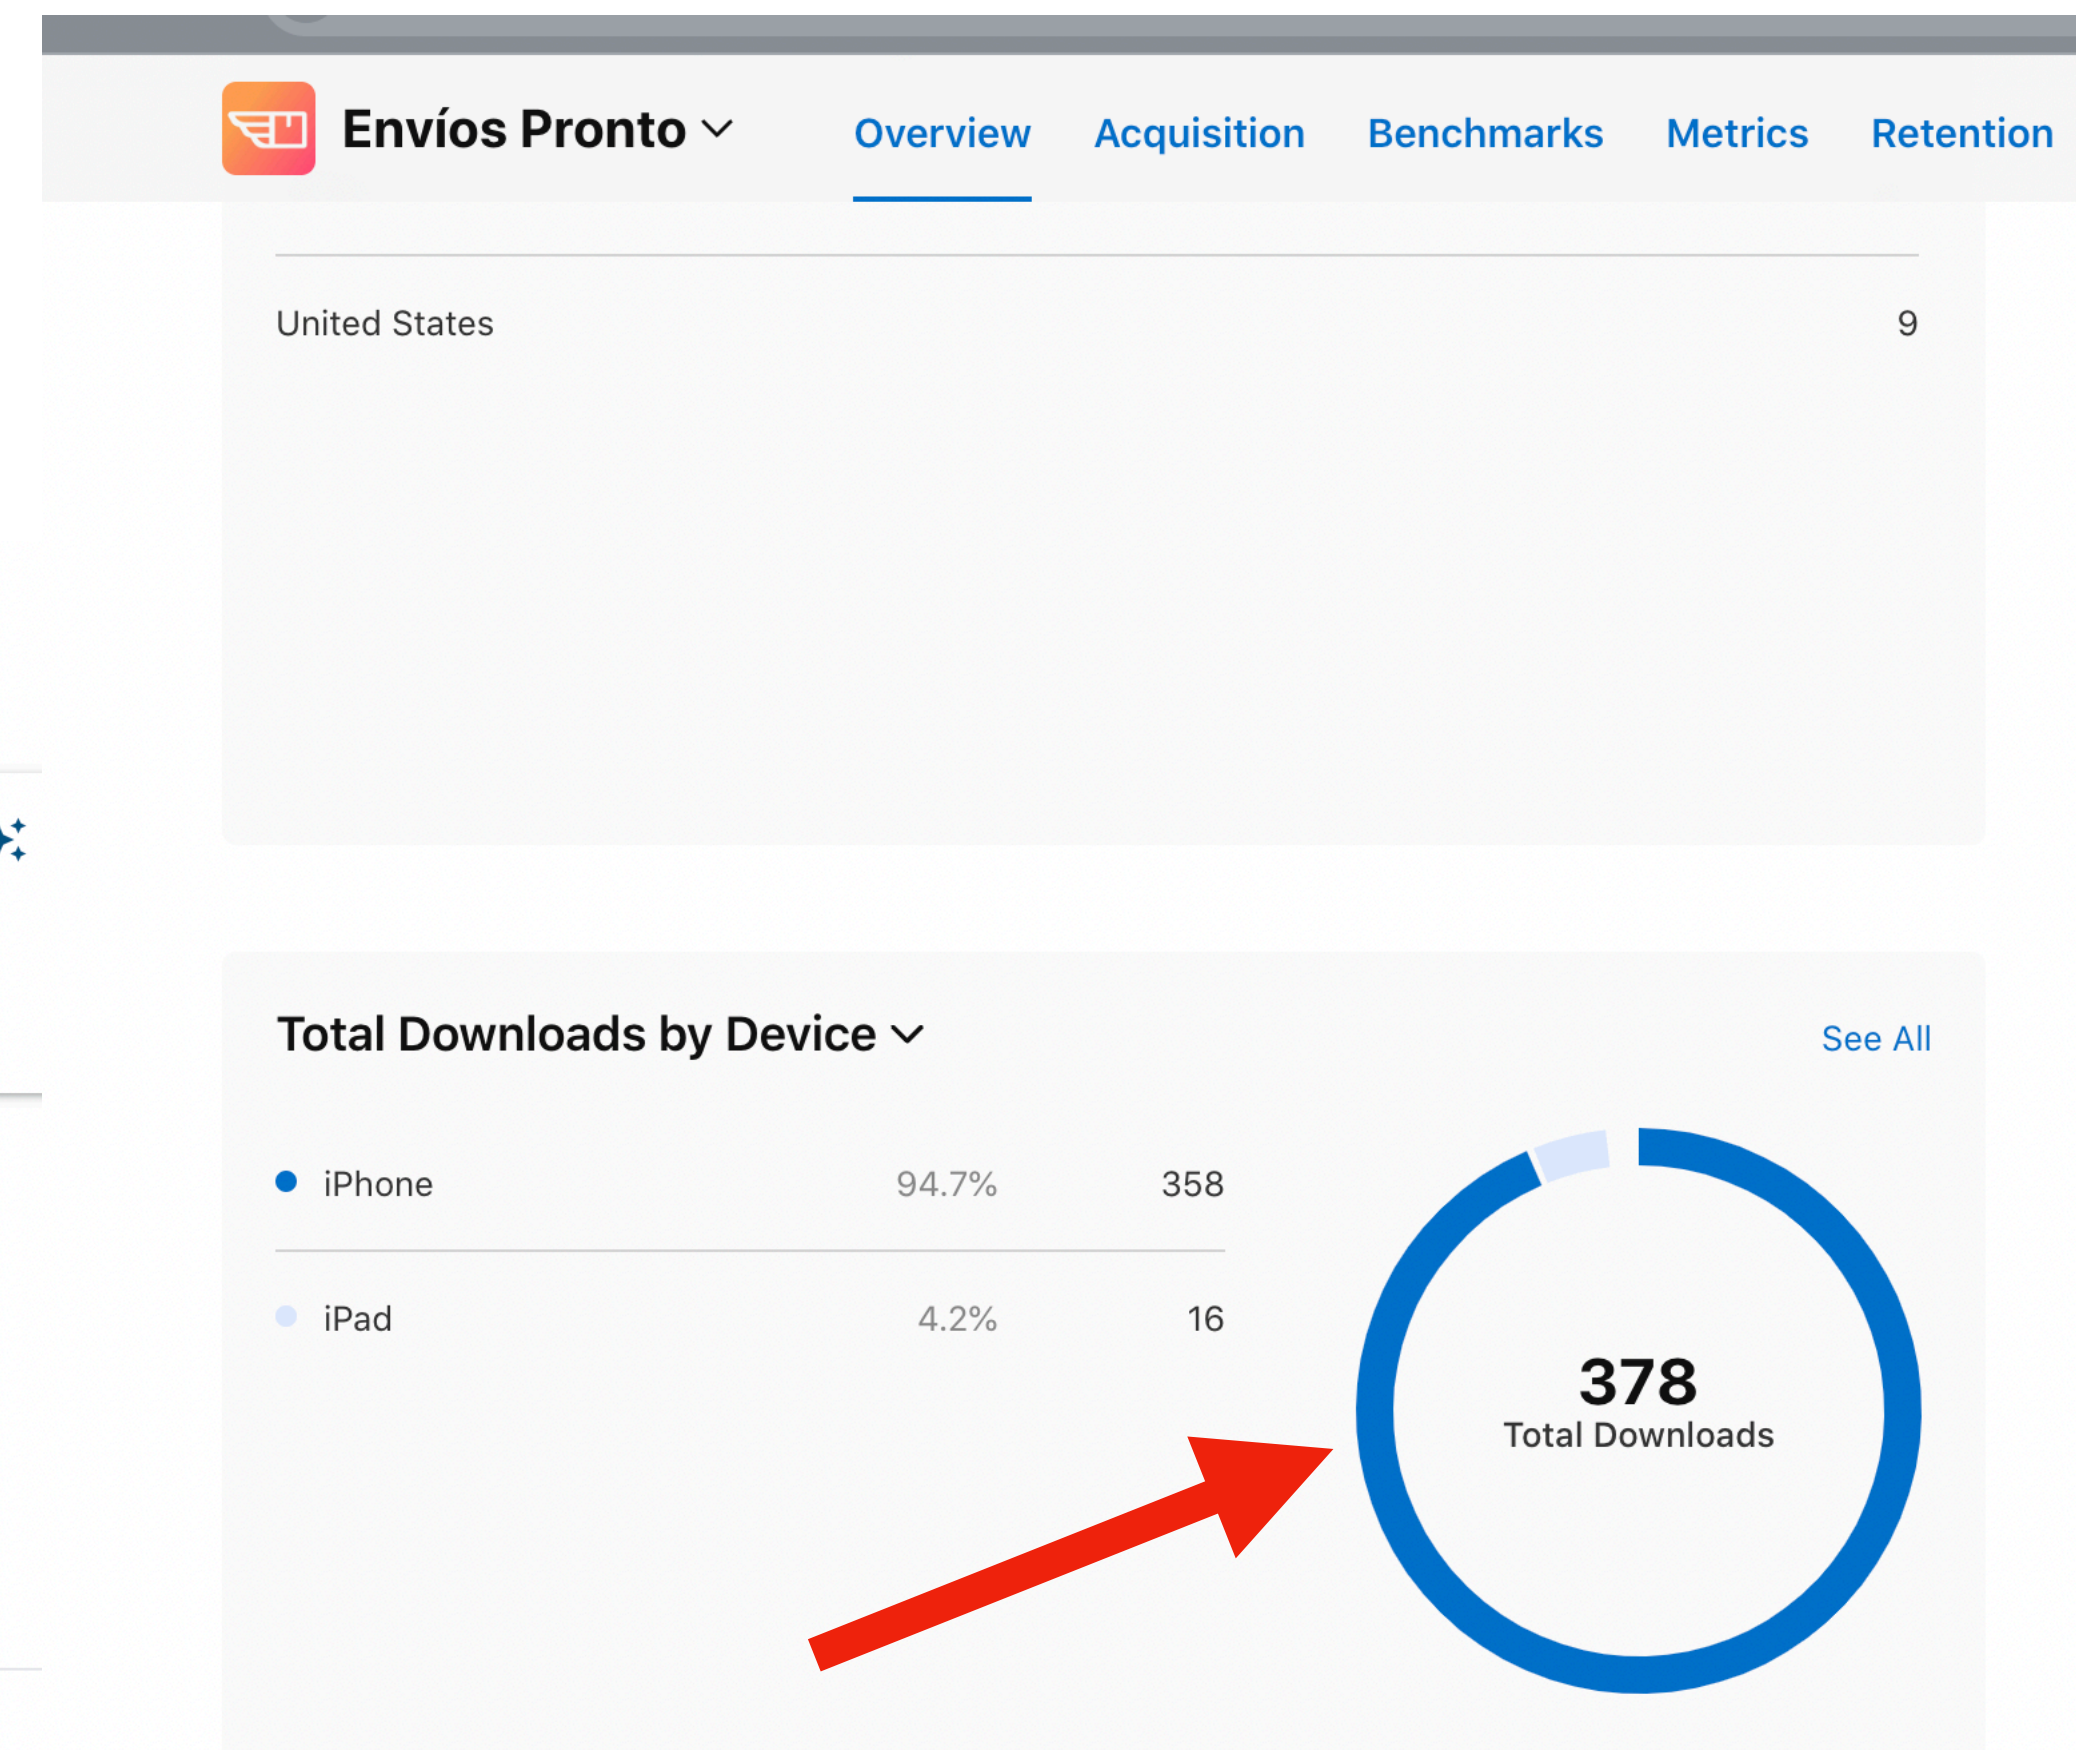

Aplicaciones móviles

Contamos con nuestra propia app móvil disponible en Android y iOS, contamos con casi 800 descargas actualmente y contando

tir que atos,...

30 nov

Base de instalaciones totales

Base de instalaciones ?

355 +28.62% ▲

Fuente: App Store y Play Store