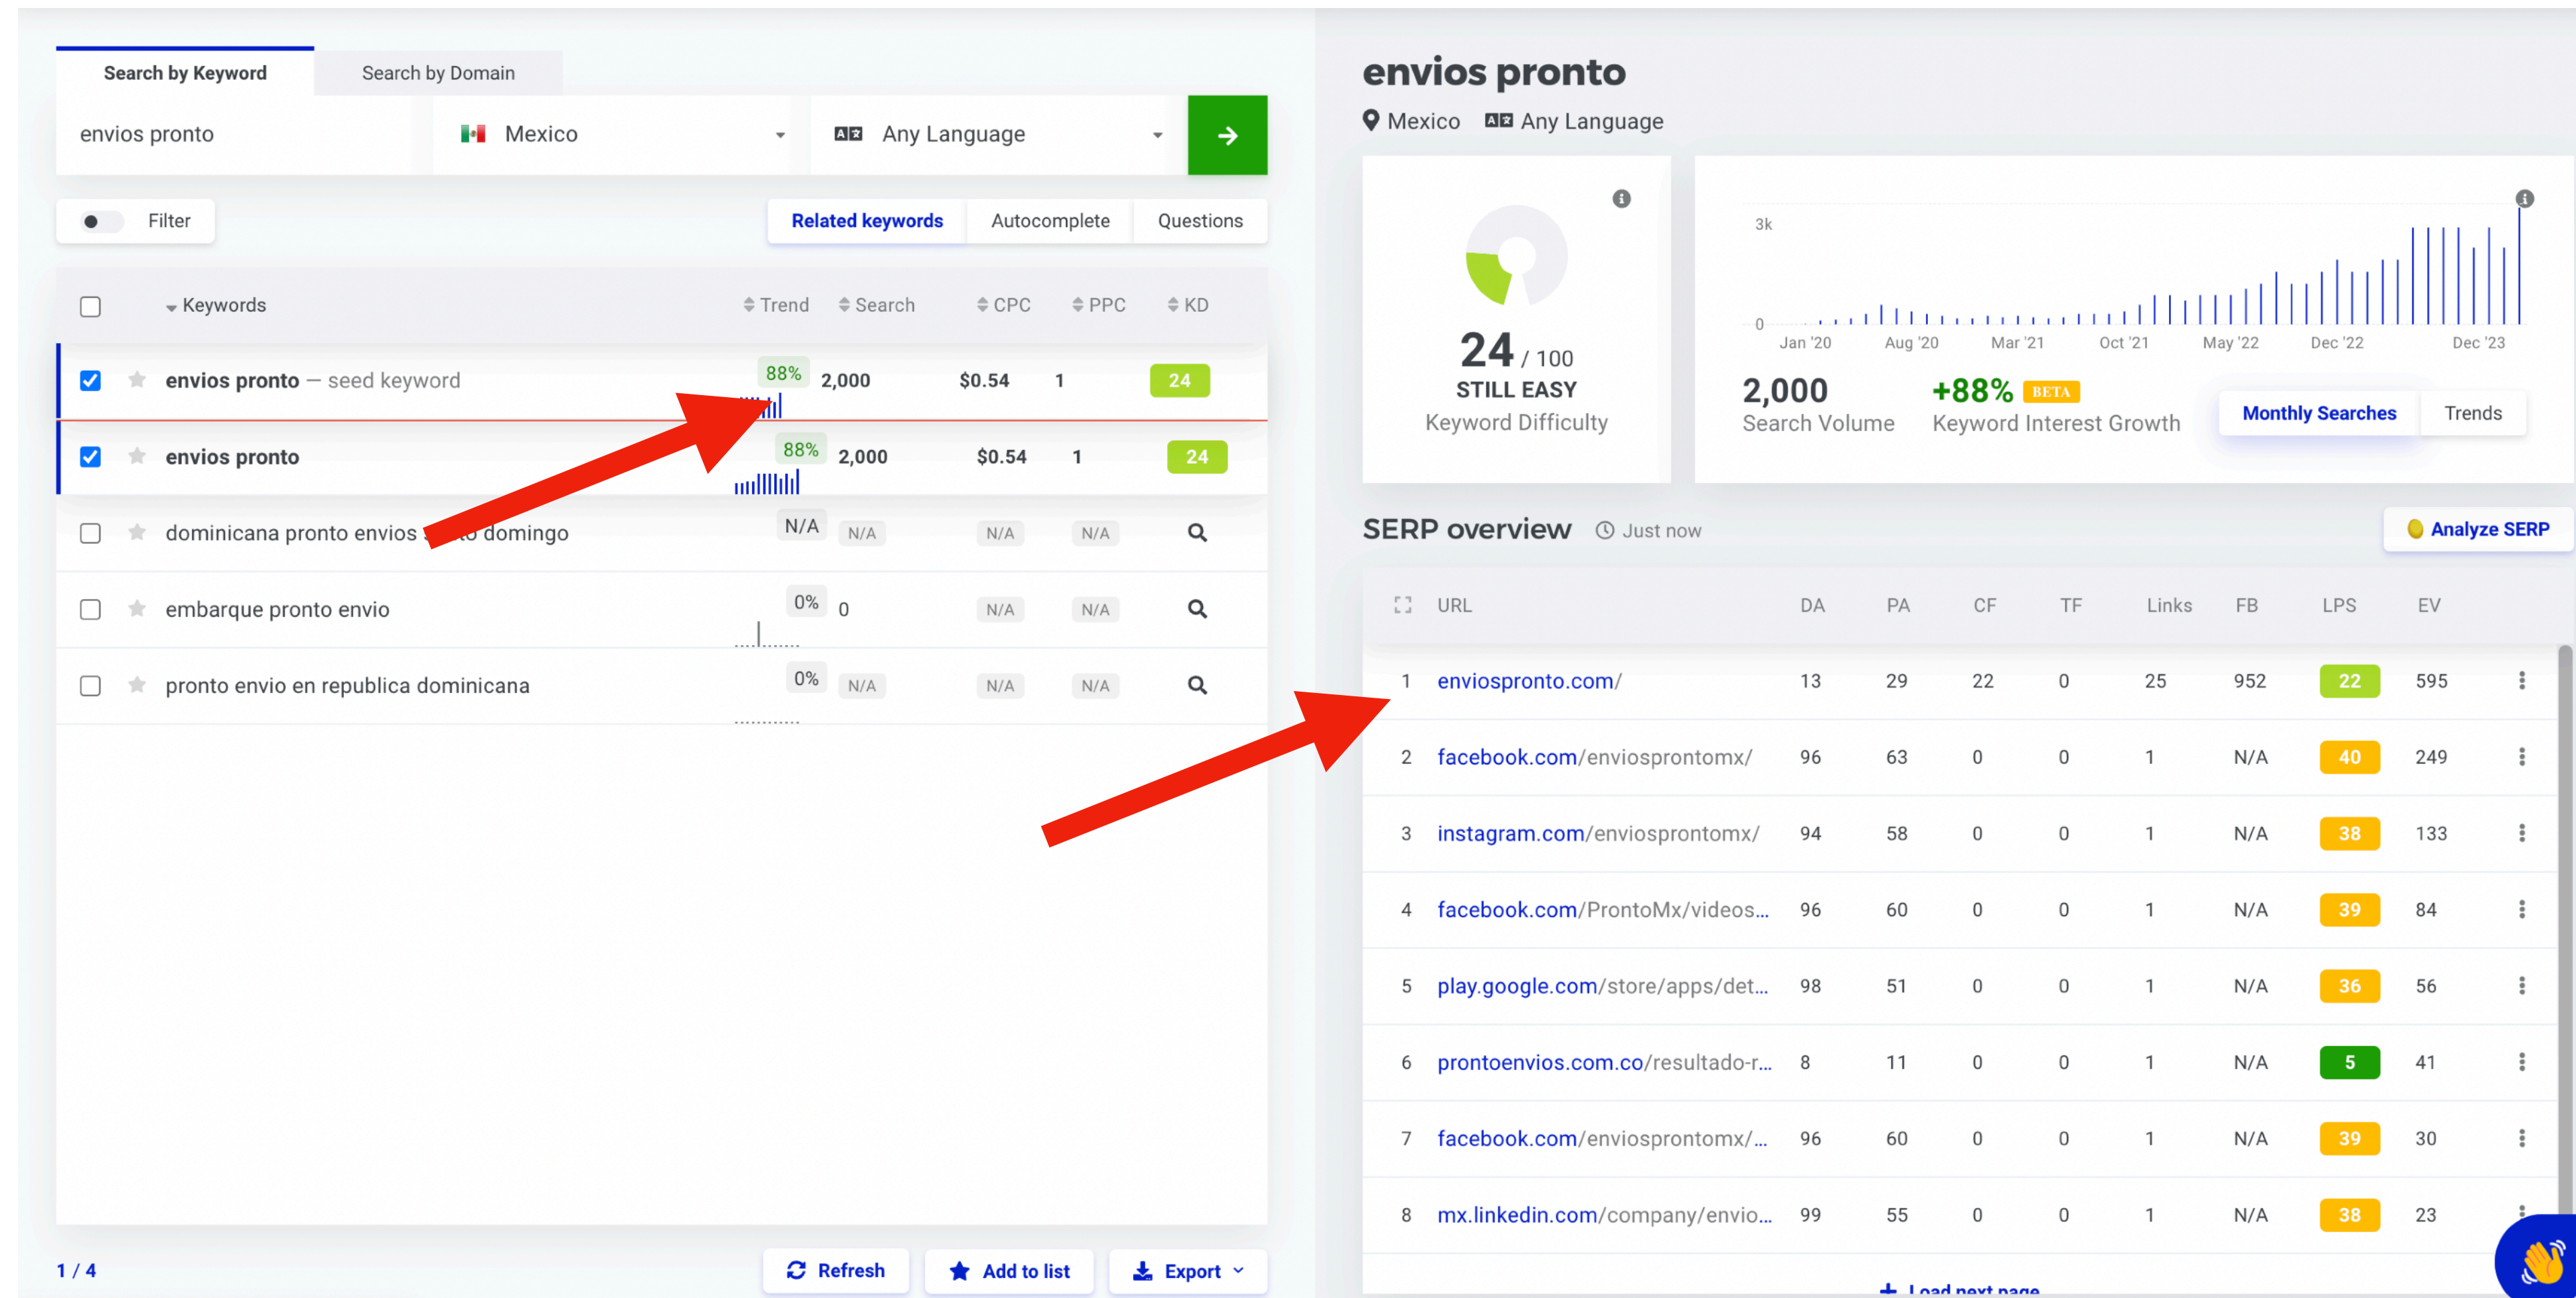

Marca posicionada en búsquedas orgánicas de Google

Promediamos 2,000 búsquedas mensuales en Google a nivel nacional de la marca “Envíos Pronto” según la herramienta KWFinder